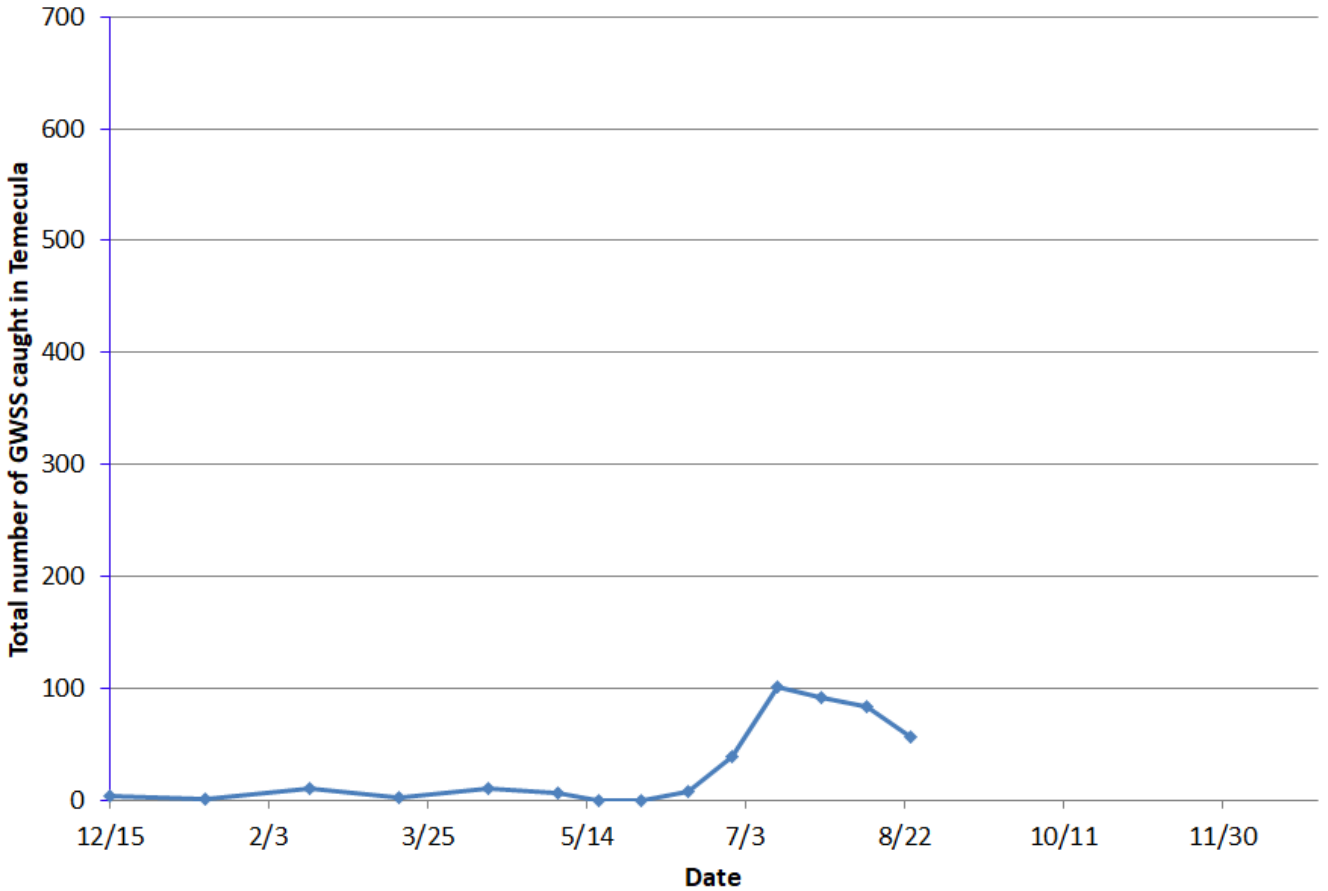

2021 Data

Glassy-winged sharpshooter catch for 2021

Num GWSS Adults	TrapID	Num GWSS Adults	TrapID	Num GWSS Adults	TrapID
2	TEM 0422	2	TEM 1052	1	TEMV 0019
1	TEM 0438	2	TEM 1063	1	TEMV 0020
1	TEM 0500	2	TEM 1064	6	TEMV 0021
1	TEM 0569	1	TEM 1065	3	TEMV 0022
1	TEM 0706	2	TEM 1066	1	TEMV 0031
1	TEM 0708	1	TEM 1067	1	TEMV 0035
5	TEM 0810	1	TEM 1074	1	TEMV 0039
1	TEM 0933	6	TEM 1085	1	TEMV 0046
1	TEM 1011	2	TEM 1087	1	TEMV 0047
1	TEM 1021	1	TEMV 0015	1	TEMV 0048
1	TEM 1023	1	TEMV 0016