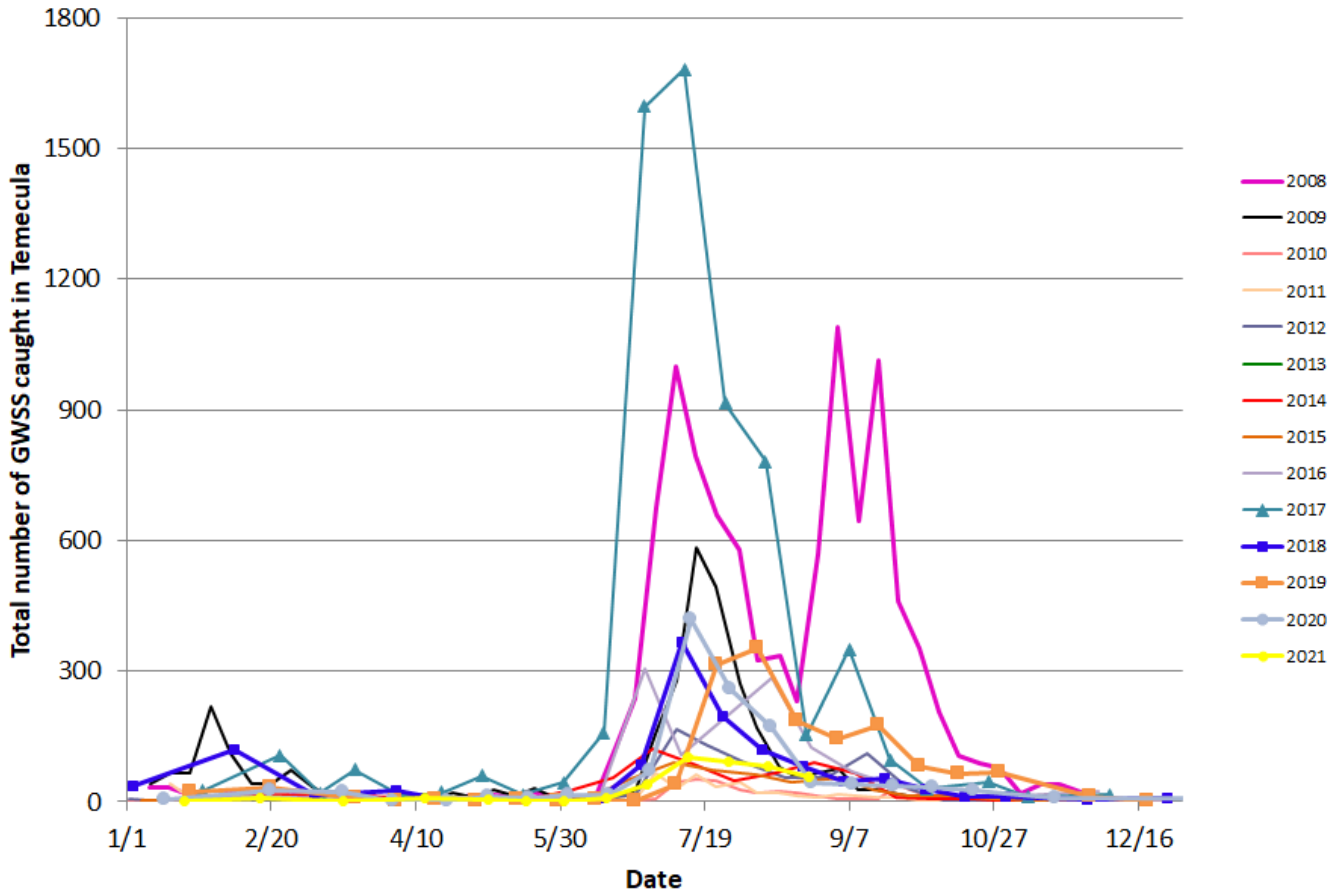

Comparison Data

Total glassy-winged sharpshooter catch in Temecula: 2008-2021